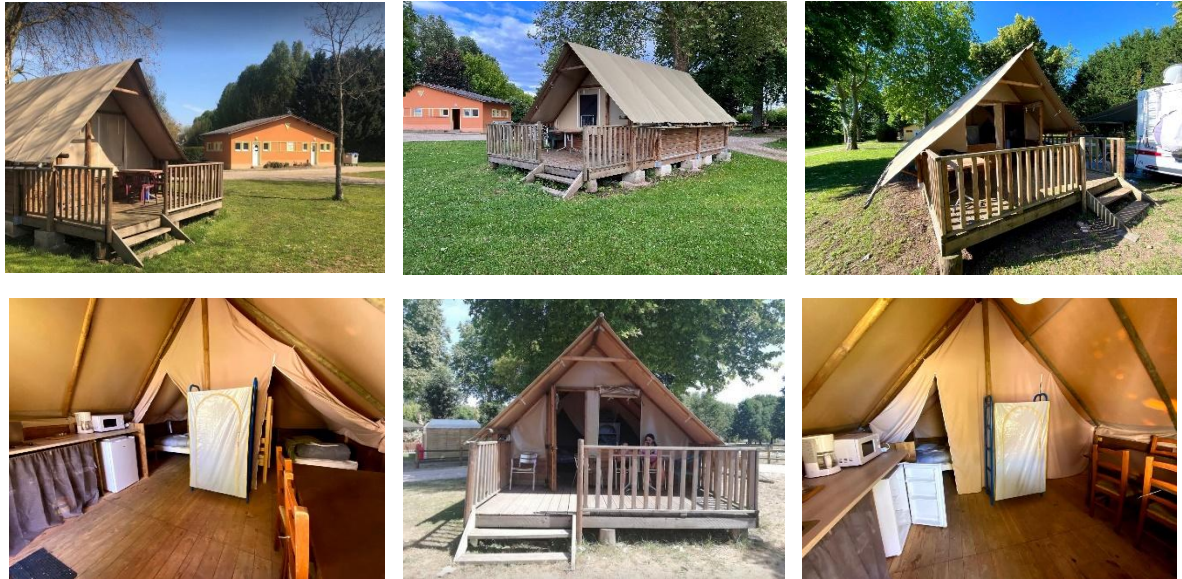

AMAZON AMAZON

AMAZONE Tente Lodge Made in France
Tent-like structure Wood, tarpaulin and canvas.
Made from untreated Douglas and Larch wood.
(Naturally class 3 wood and PEFC certification)

PRICES 2025

Price for 1 night	66,00€	Cleaning fees	25,00€
Eco-part tax/pers/night	0,40€	Extra tent	3,00€
Tourist tax/pers/night	0,40€	Kit drap jetable 1 pers	6,00€
Animals	4,50€	Kit draps jetable 2 pers	8,00€
Booking fee	15,00€	Location Barbecue	7,50€

Description :

AMAZONE has an area of 20m2 - does not have sanitary facilities (Camping sanitary facilities)

Bedroom 1 – 140 x 190 bed – pillows – blankets

Bedroom 2 – 1 bed of 80 x 190 & 2 bunk beds of 80 x 190 – pillows – blankets