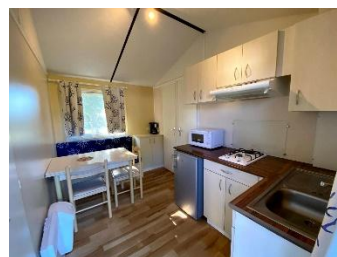

# MOBILE HOME RIDOREV

The Ridorevs are mobile homes for 4 people, they are composed of two bedrooms, a shower room, a toilet and a common area including a kitchenette and a bench in the dining area. You can also enjoy the good weather by dining or having an aperitif or by playing a board game with your children or friends on the shaded terrace.

## **Description :**

**Surface area of 18m<sup>2</sup> – with private sanitary facilities.**

**Bedroom 1:** 1 bed of 140 x 190 or 2 beds of 80x190 – pillows and duvets provided

**Bedroom 2:** 2 beds of 80 x 190 – pillows and duvets provided

**Kitchen – living room** – 1 table – chairs – fridge top – gas hob  
basic necessities - water - gas - electricity included

Wooden terrace

**Bed linen and towels not provided**

**Deposit 300 €**