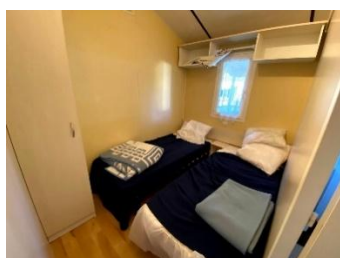

# MOBILE HOME RIDOREV

The Ridorevs are mobile homes for 4 people, they are composed of two bedrooms, a shower room, a toilet and a common area including a kitchenette and a bench in the dining area. You can also enjoy the good weather by dining or having an aperitif or by playing a board game with your children or friends on the shaded terrace.

## **Description :**

**Surface area of 18m<sup>2</sup> – with private sanitary facilities.**

**Bedroom 1:** 1 bed of 140 x 190 or 2 beds of 80x190 – pillows and duvets provided

**Bedroom 2:** 2 beds of 80 x 190 – pillows and duvets provided